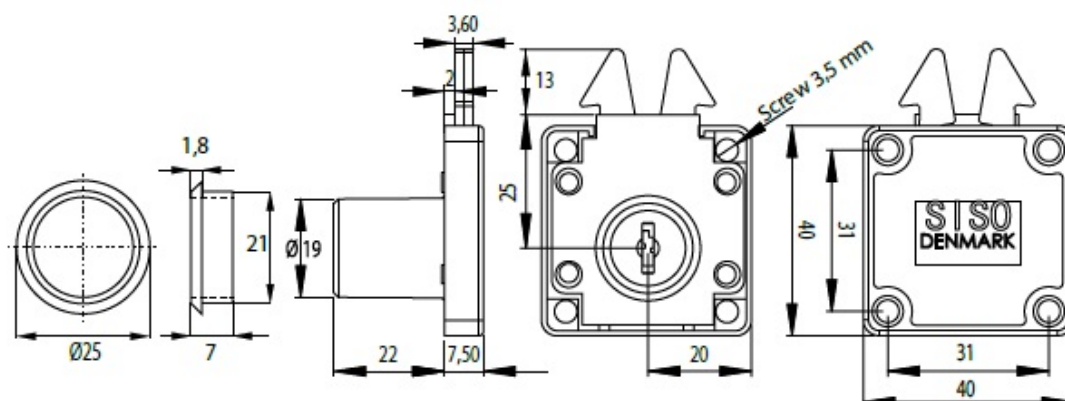

## Description:

Roll Blind Lock 855,  $\varnothing 16,5 \times 22$ mm, Black NPL, CK SISO, W/ Flat Striking Plate

## Item number:

14.01.410-0

Units	Box	Carton	HS Code	Barcode
Pcs.	12	240	8301300000	
5704866033459				