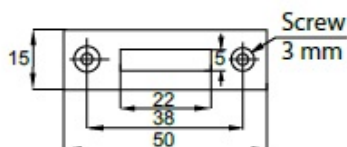

PRODUCT SHEET

Description:

Roll Blind Lock 855, $\varnothing 16,5 \times 22$ mm, Black NPL, CK SISO, W/ Flat Striking Plate

Item number:

14.01.410-0

Units	Box	Carton	HS Code	Barcode
Pcs.	12	240	8301300000	
5704866033459				

SISO A/S

Mileparken 11
DK-2740 Skovlunde
Denmark
VAT: DK 24786013

Phone +45 45 830 900

www.siso.dk
siso@siso.dk

Danske Bank
Nytorv Branch
Copenhagen
SWIFT: DABADKKK

Account no.
4180 3112 112936
IBAN Account
DK7230003112112936